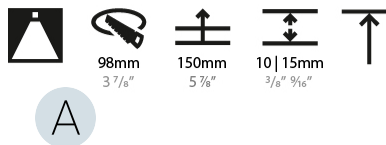

GENERAL

Series: Bioniq
Subseries: Bioniq Round Deep
Brand: Prolicht
Division: Architectural
Mounting Type: Recessed
Mounting Location: Ceiling
Subcategory: Downlight

PHYSICAL

Shape: Round
Diameter (mm): 107
Diameter (in): 4 3/16
Height (mm): 130
Height (in): 5 1/8
Ceiling Thickness (mm): 10 / 12.5 / 15
Ceiling Thickness (in): 3/8 or 1/2 or 9/16
Min. Recessing Depth (mm): 150
Min. Recessing Depth (in): 5 7/8
Light Distribution: Downlight
Weight (kg): 0.533
Weight (lbs): 1.18
Fixture Finish: SSR / BKV / CWI / CRY / HAB / UFT / ITA / RUA / FTG / MYG / LOD / PUS / FRO / FUP / KIA / POP / BLS / SPG / MEY / GOH / GUM / CHC / COM / ABZ / JAG / OBR / MOS / ROR
Fixture Material: Aluminum Die Cast
Cut-out Measurements: 98mm / 3 7/8"

ELECTRICAL

Lamp Type: LED (Zhaga Standard)
Input Wattage (W): 15.5
Total Output Wattage (W): 13
Dimming: Tri-Mode (Non-Dimming and Phase Dimming (120Vac only) and 0-10V Dimming)
Driver Included: No
Driver Location: Recessed Housing
Driver Type: Constant Current - Universal
Driver Class: Class 2
Housing: See components
Input Voltage (V): 120 - 277
Constant Current (MA): 500

LED

Number of LEDs: 1
Color Temperature (°K): 2700 / 3000 / 3500 / 4000
Max. Delivered Lumen (lm): 1140 / 1180 / 1245 / 1270
CRI: >90 CRI
Lamp Life (hrs): 50000

OPTICAL

Reflector°: 20 / 40 / 60

RATINGS AND CERTIFICATIONS

Certified By: Certified for North American Standards
IP rating: IP54