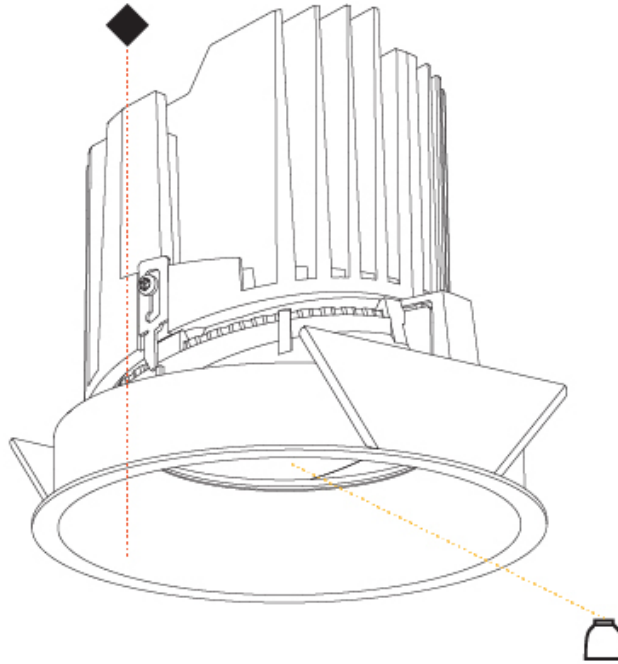

BIONIQ ROUND SEMI ADJUSTABLE RECESSED

A35296-

PROJECT _____

TYPE _____

SPECIFIER _____

QUANTITY _____

DATE _____

A